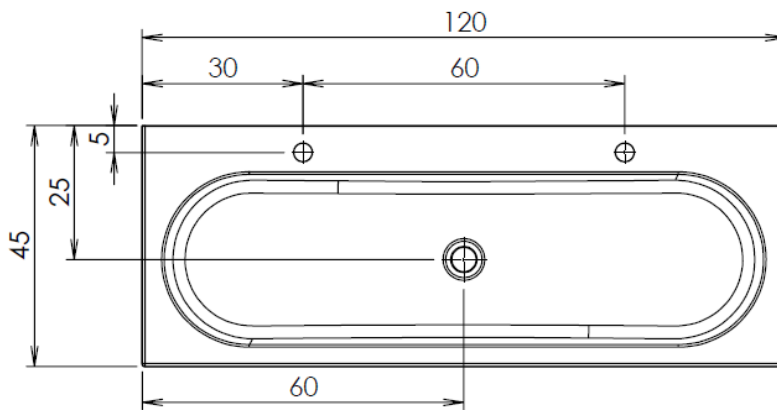

BY

WWW.LOOOX.NL