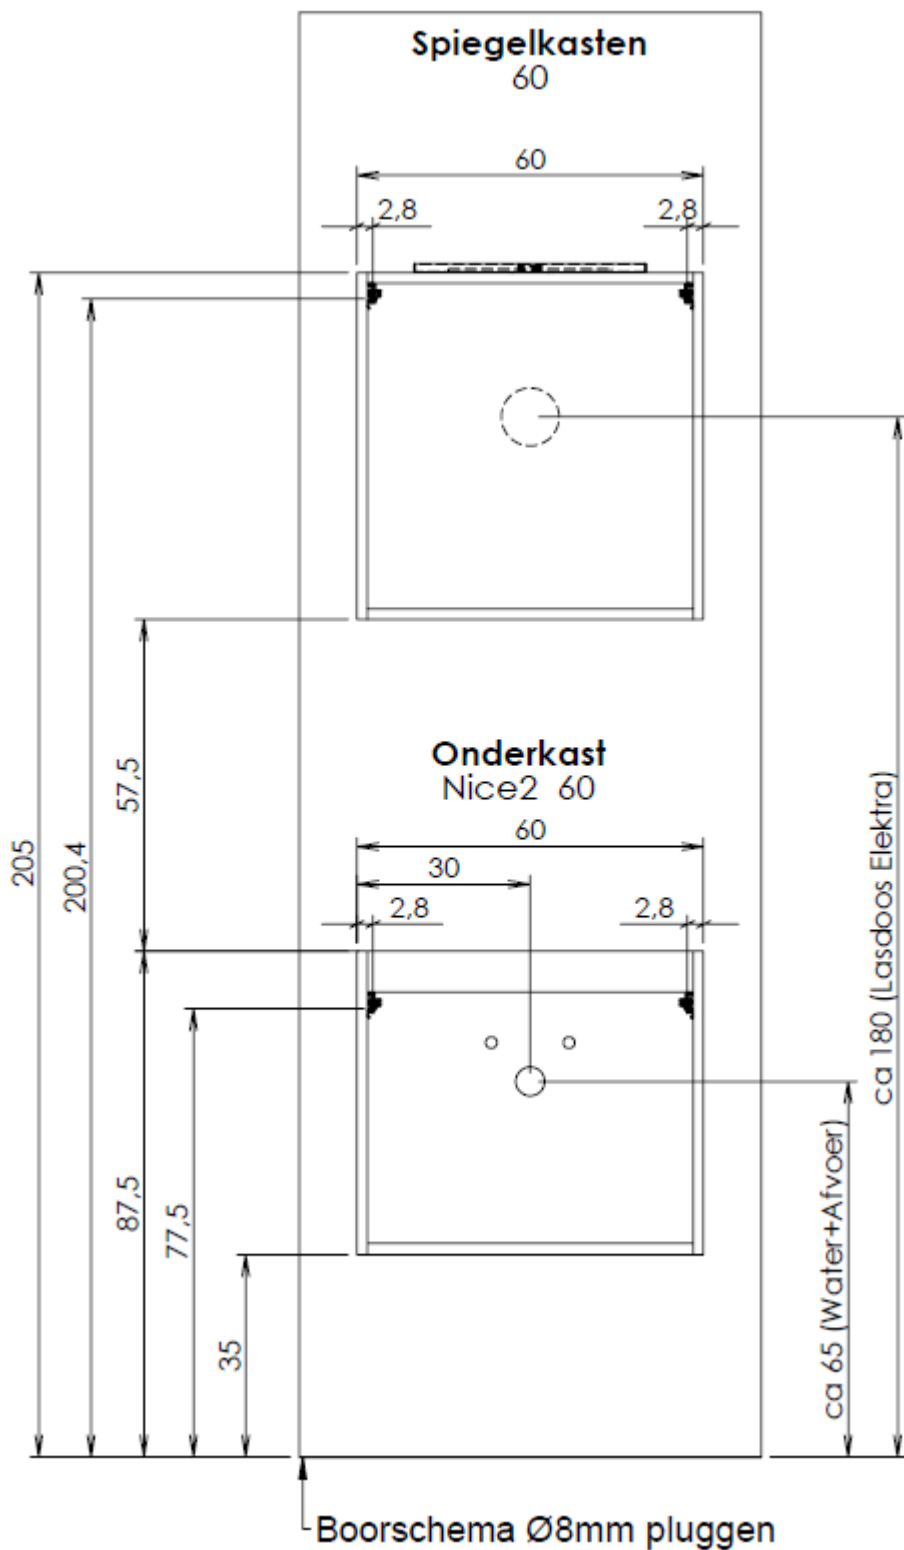

AANSLUITSCHEMA

NICE 2

60/120

BY

WWW.LOOOX.NL

BY

WWW.LOOOX.NL

BY