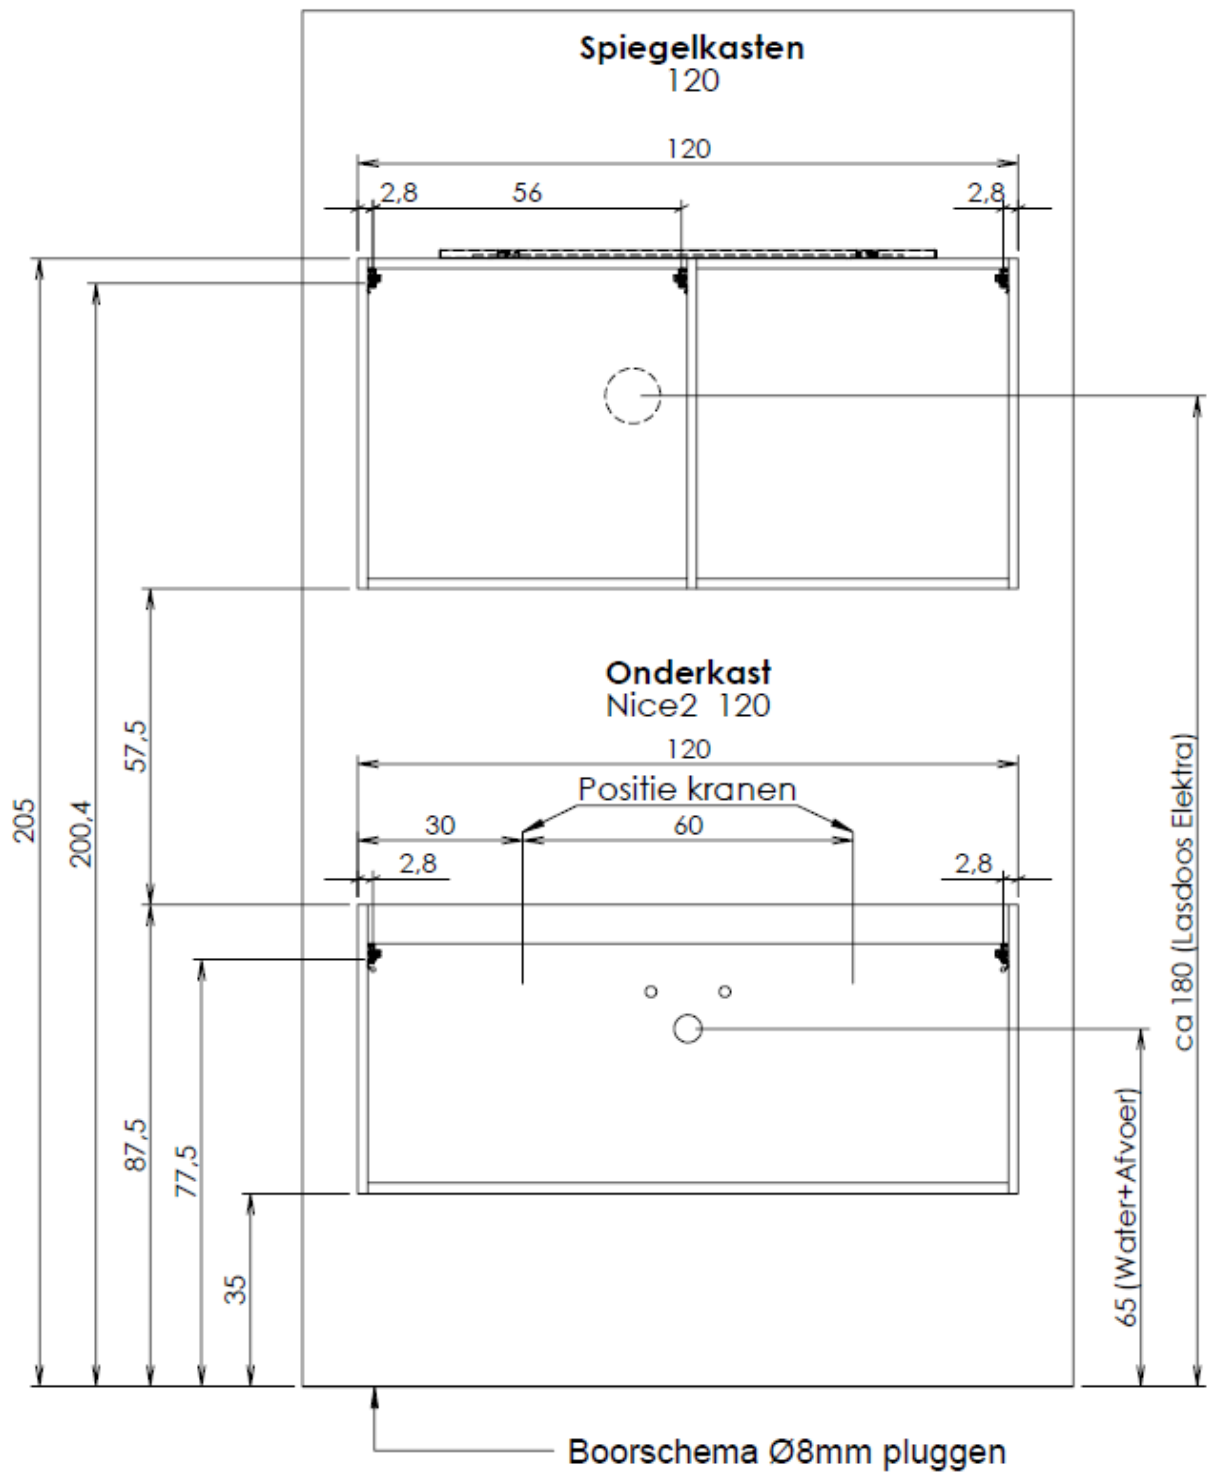

AANSLUITSCHEMA

NICE 2

60/120

BY

WWW.LOOOX.NL

BY

WWW.LOOOX.NL

BY