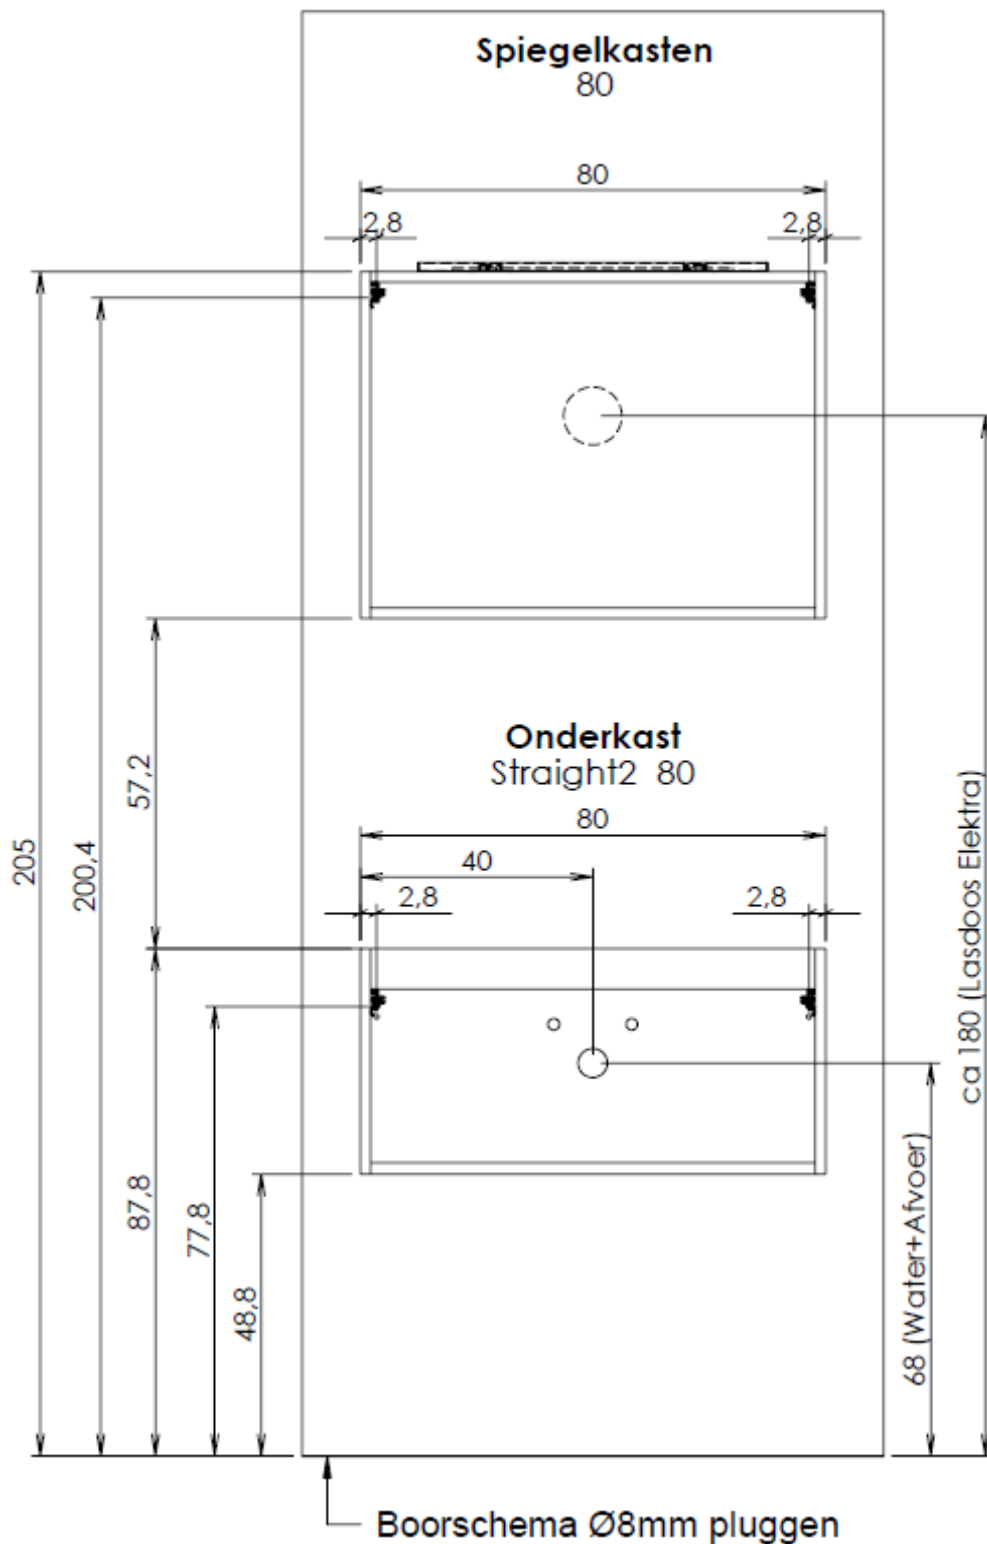

# AANSLUITSCHEMA

## STRAIGHT 2

### 80/160

BY

[WWW.LOOOX.NL](http://WWW.LOOOX.NL)

BY

WWW.LOOOX.NL

BY

[WWW.LOOOX.NL](http://WWW.LOOOX.NL)